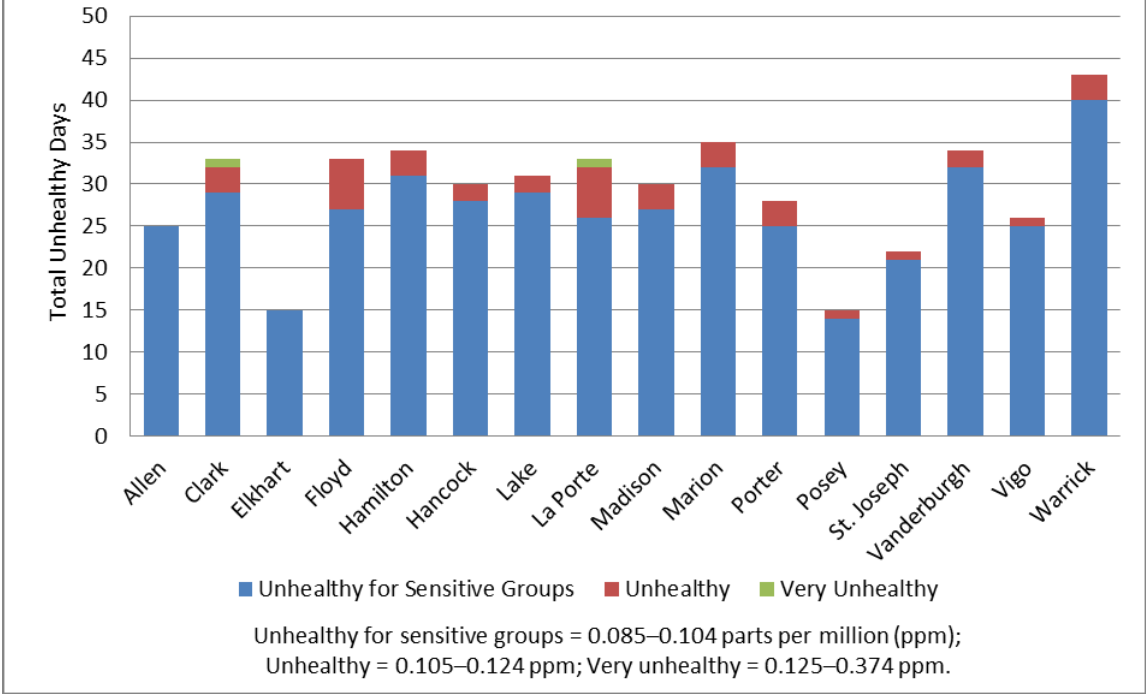

Average Commuting Cost per Month, by Mode of Transportation

Trend in Mean Global Temperature and Carbon Dioxide Concentration; 1950 - 2000

Number of unhealthy ozone days by level of warning for selected counties in Indiana, 1996–1998