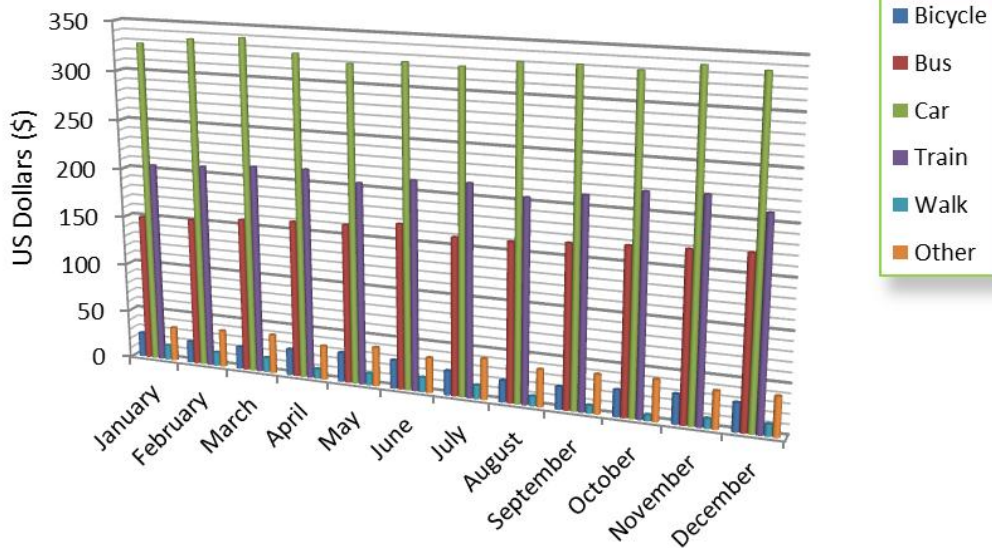

Average Commuting Cost per Month, by Mode of Transportation

Trend in Mean Global Temperature and Carbon Dioxide Concentration; 1950 - 2000

Number of unhealthy ozone days by level of warning for selected counties in Indiana, 1996–1998